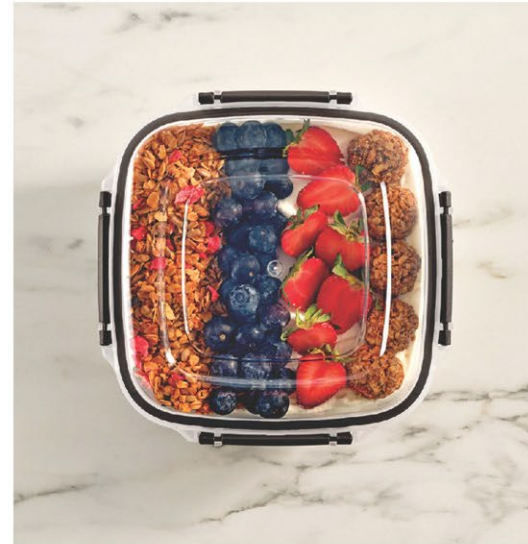

MASTER SEAL STORAGE CONTAINERS

Lock &
Fresh

Energetic living spaces with 6 different color options.

Efficient storage spaces with the feature of nesting inside one another.

Thanks to their waterproof feature, food storage containers provide convenience during storage and transportation, while also keeping food fresh for longer.