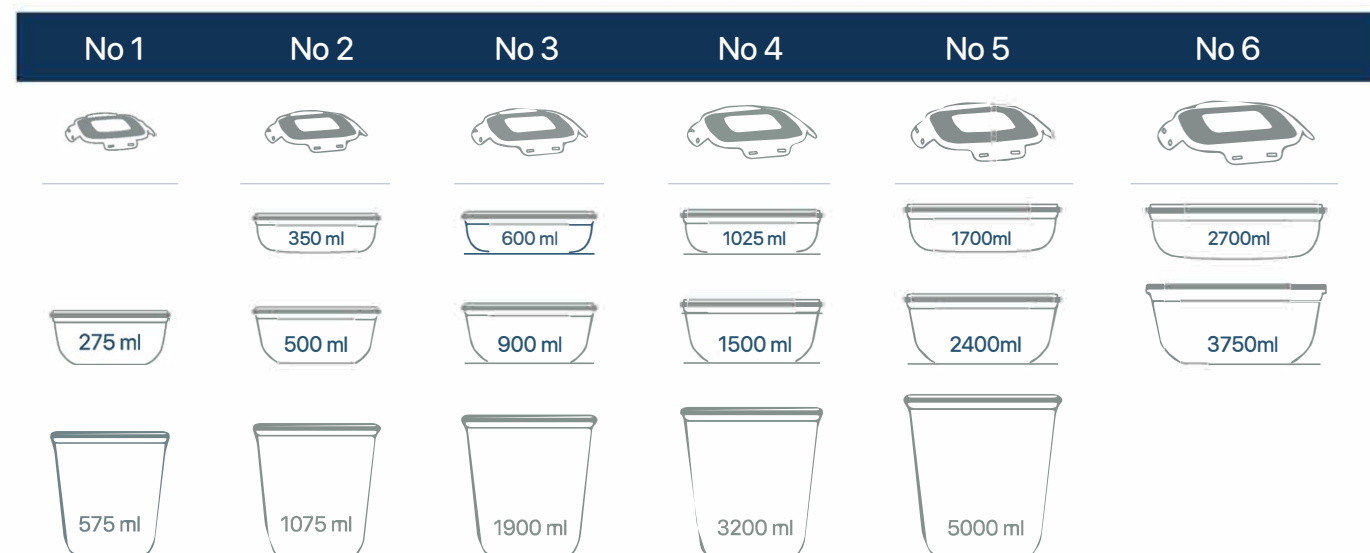

01

Food Storage Containers

Common Lids For Varius Bodies

The lids compatible with the body dimensions of the column they are on.

RECTANGULAR

SQUARE

This diagram is valid for Master, Sealed and Fresh Box series of food storage containers.

The lids are compatible with the body dimensions of the column they are on.

ROUND

This diagram is valid for Sealed, Vacuum and Compact series of food storage containers.

Master Seal Containers

A colorful touch to your kitchen with the
Lock&Fresh Master Storage Container range.