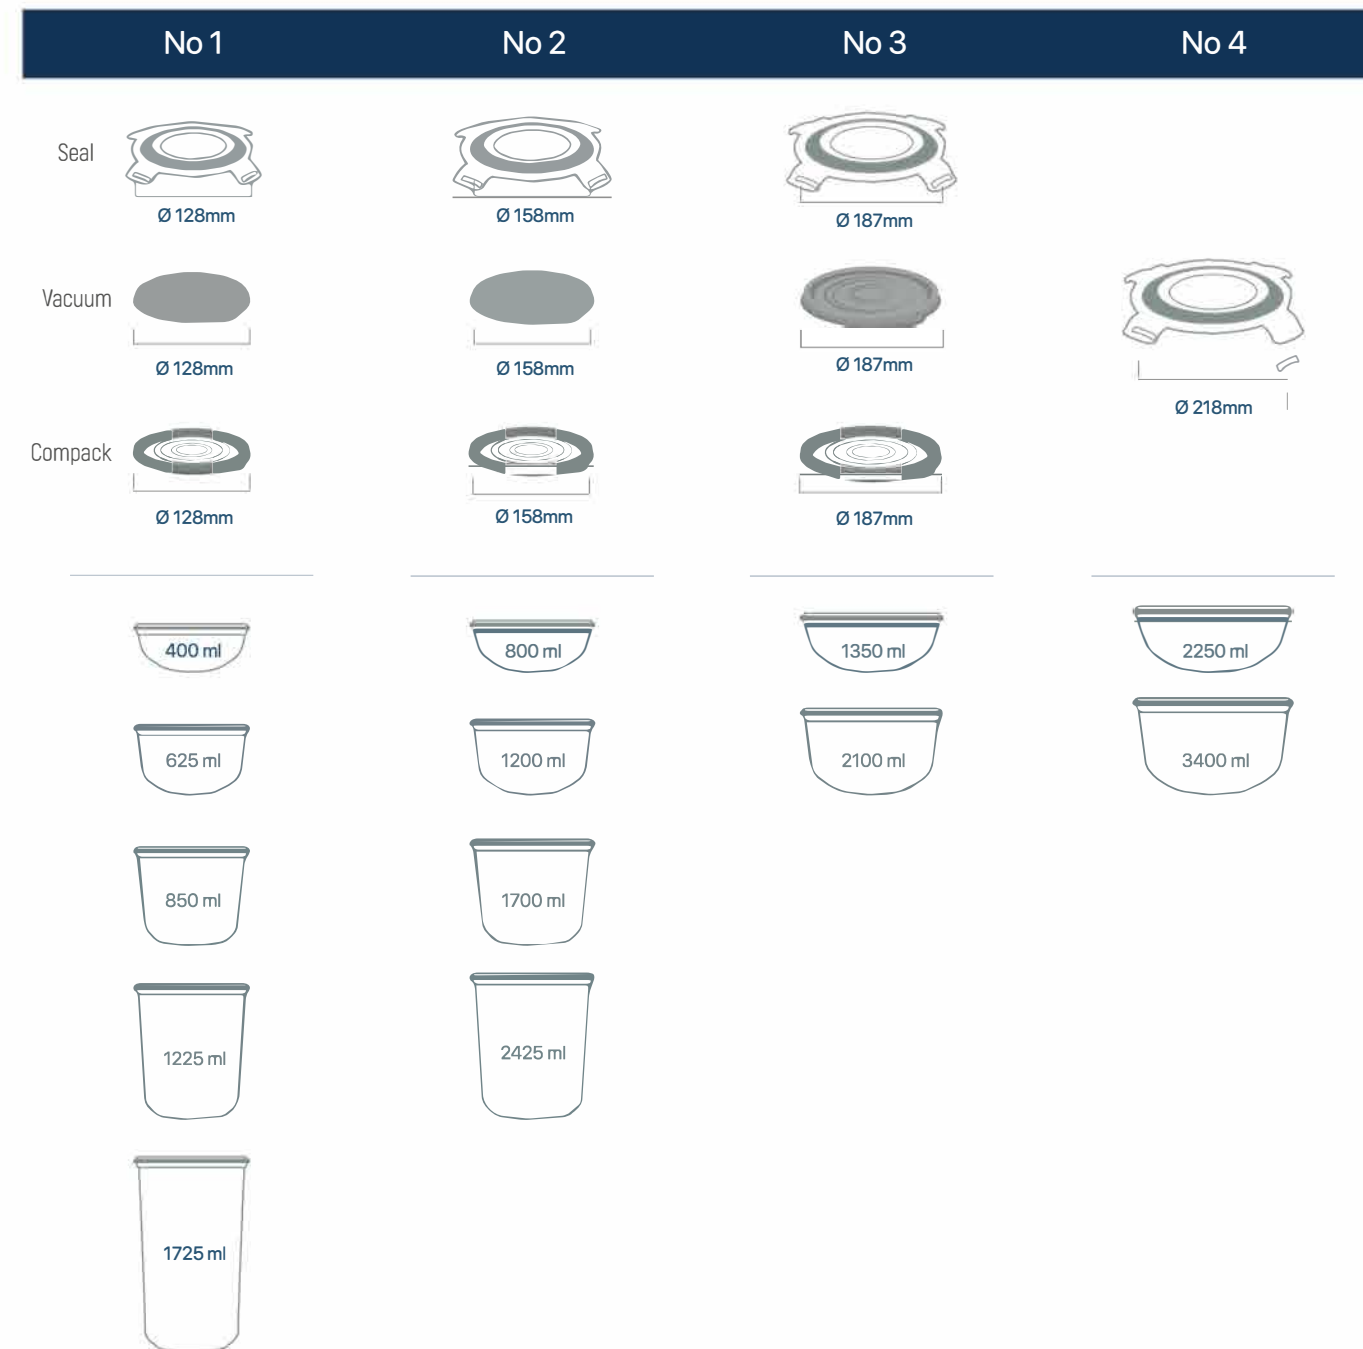

01

Food Storage Containers

Common Lids For Varius Bodies

The lids compatible with the body dimensions of the column they are on.

RECTANGULAR

SQUARE

This diagram is valid for Master, Sealed and Fresh Box series of food storage containers.

The lids are compatible with the body dimensions of the column they are on.

ROUND

This diagram is valid for Sealed, Vacuum and Compact series of food storage containers.

Master Seal Containers

A colorful touch to your kitchen with the
Lock&Fresh Master Storage Container range.