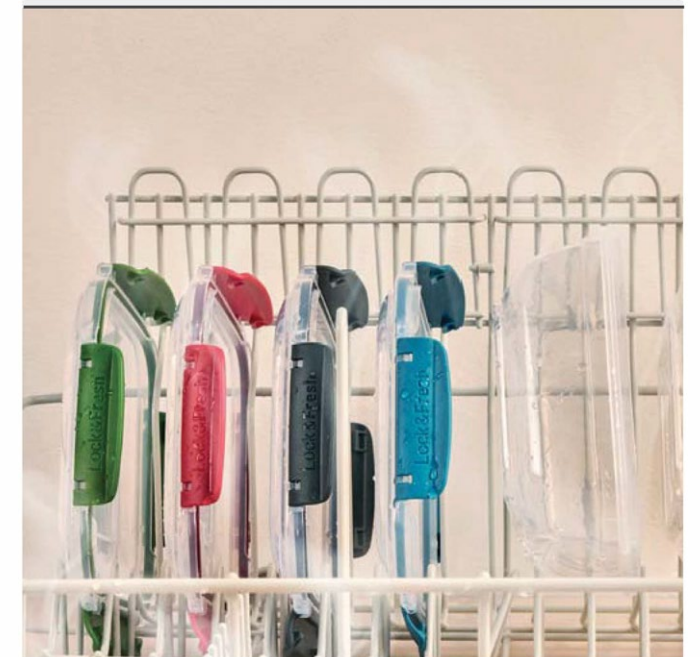

DISHWASHER SAFE